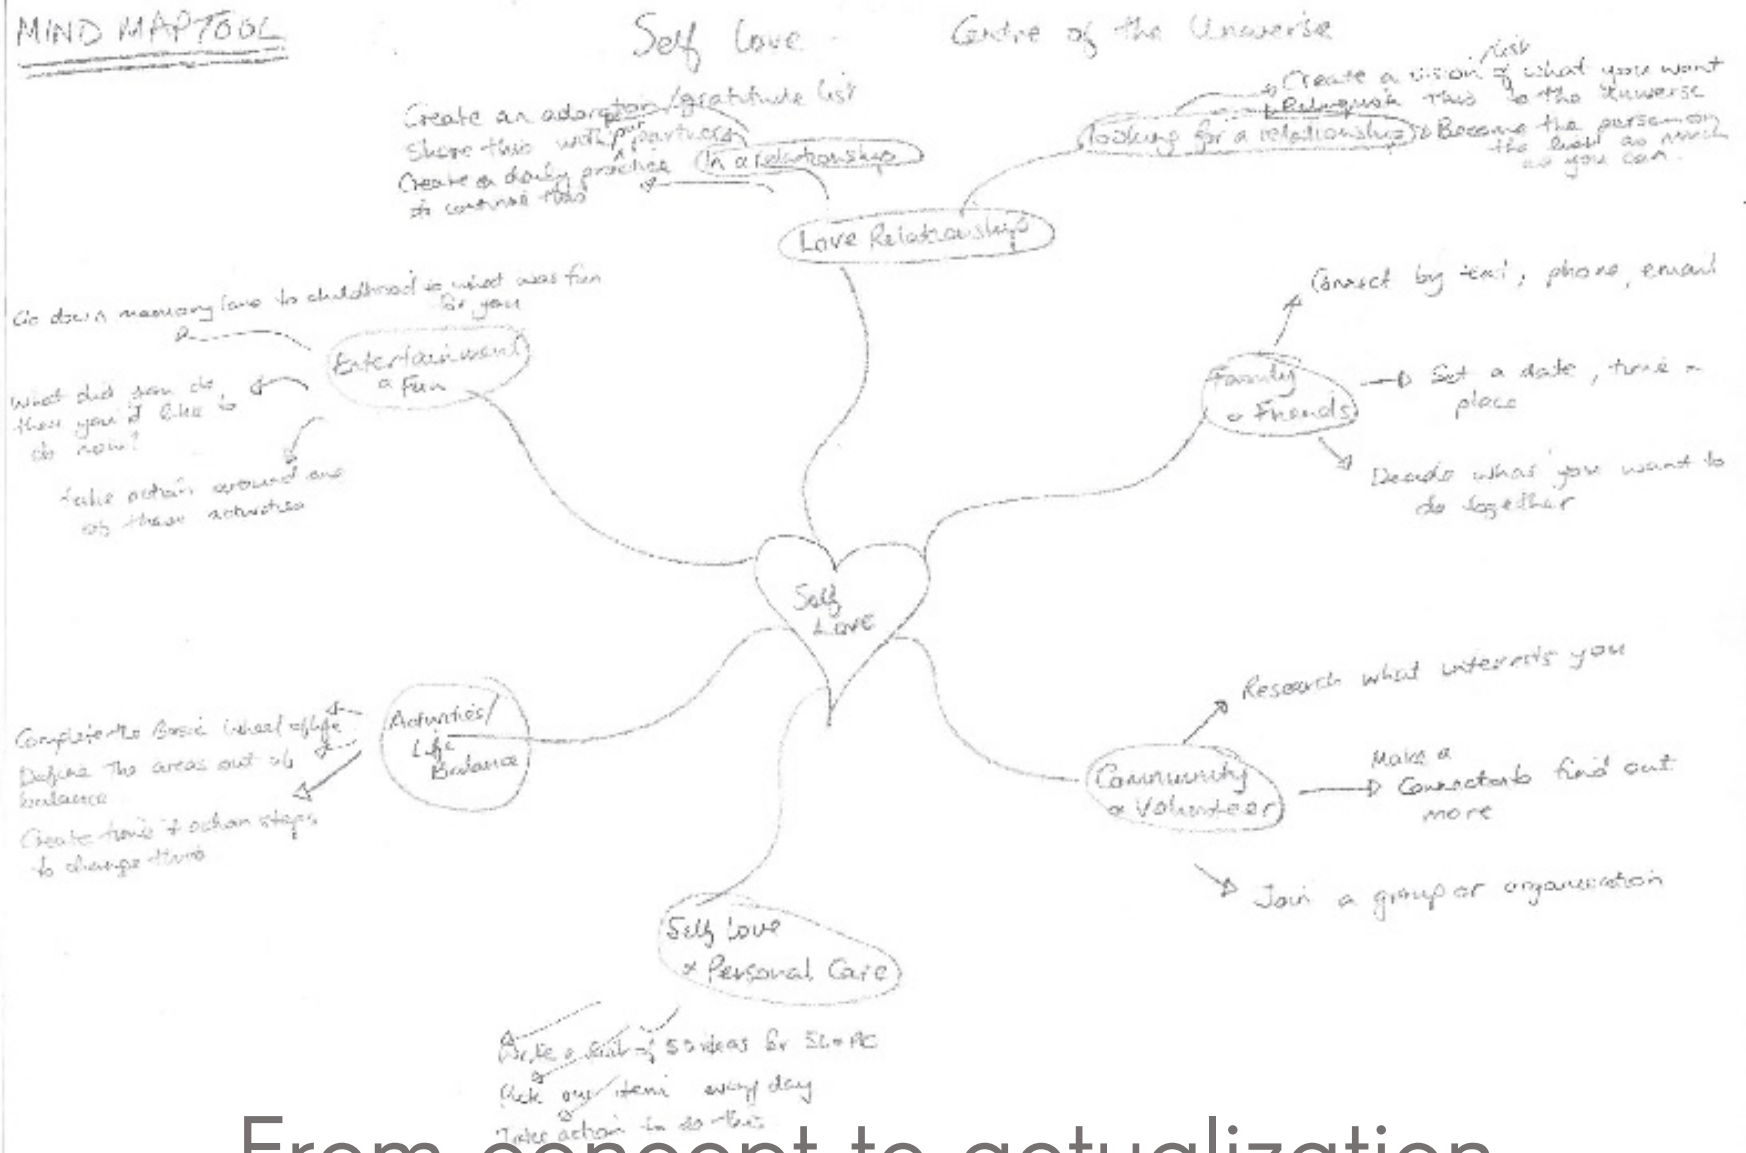

MIND MAP TOOL

From concept to actualization.
I can help put your vision onto paper

SELF LOVE MIND MAP
bookgail@bosieinternational.com

Call 416-446-0140 to discuss how to raise your level of Self Love