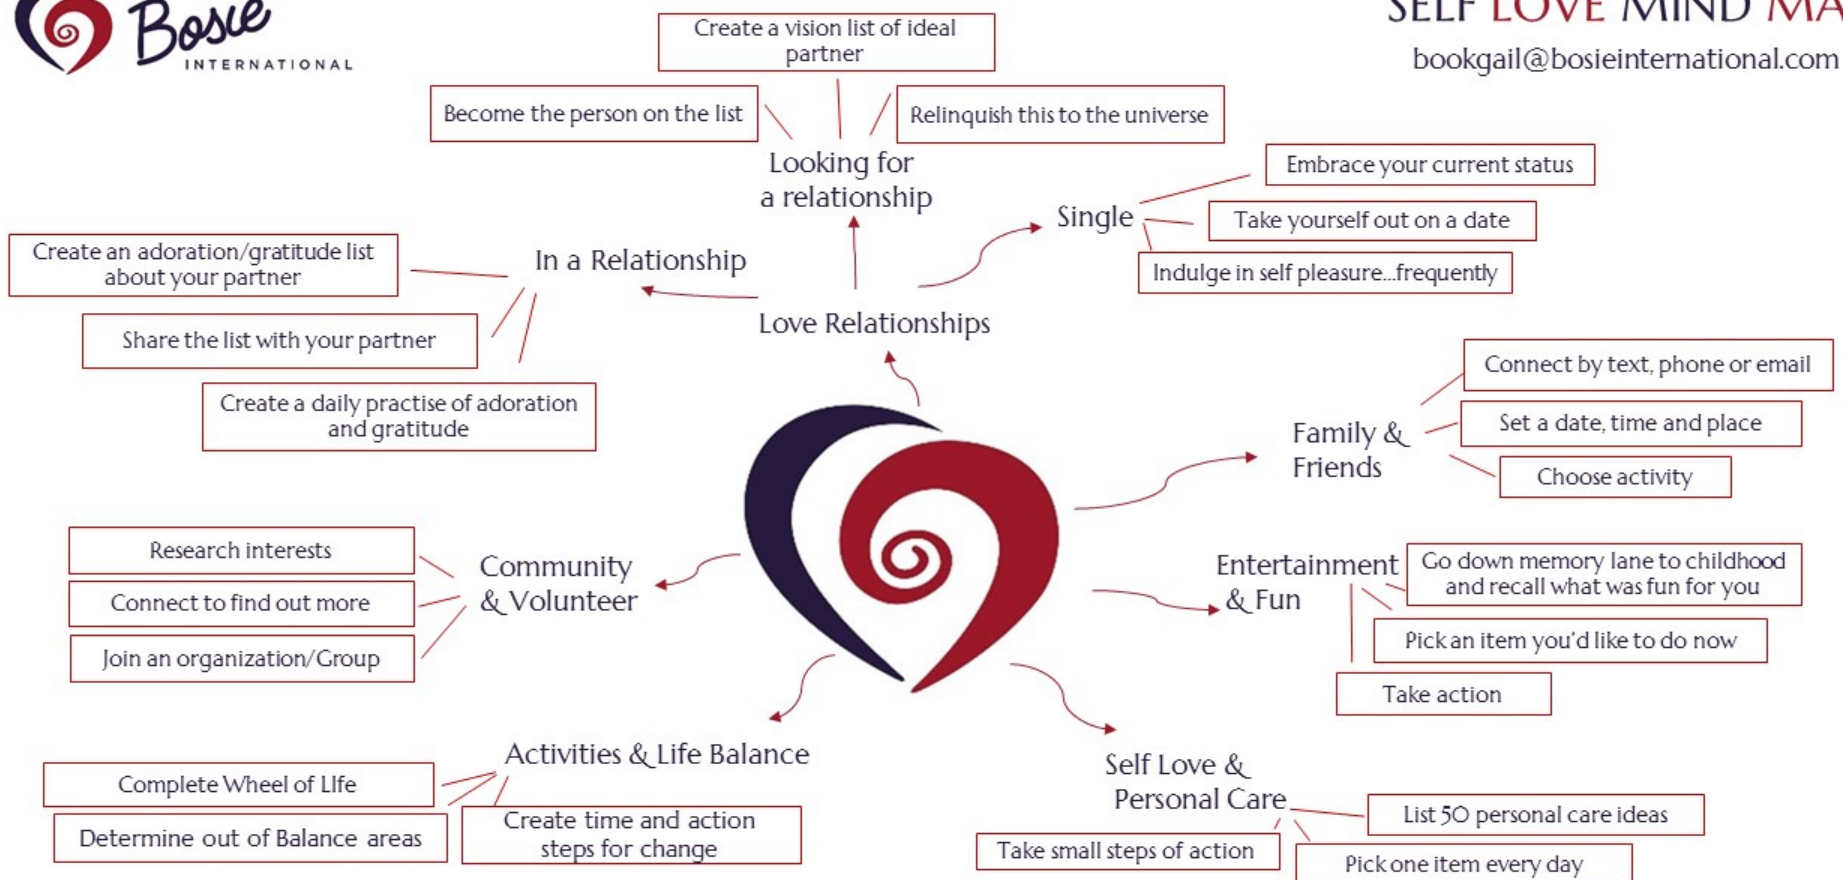

MIND MAP TOOL

From concept to actualization.
I can help put your vision onto paper

SELF LOVE MIND MAP
bookgail@bosieinternational.com

Call 416-446-0140 to discuss how to raise your level of Self Love